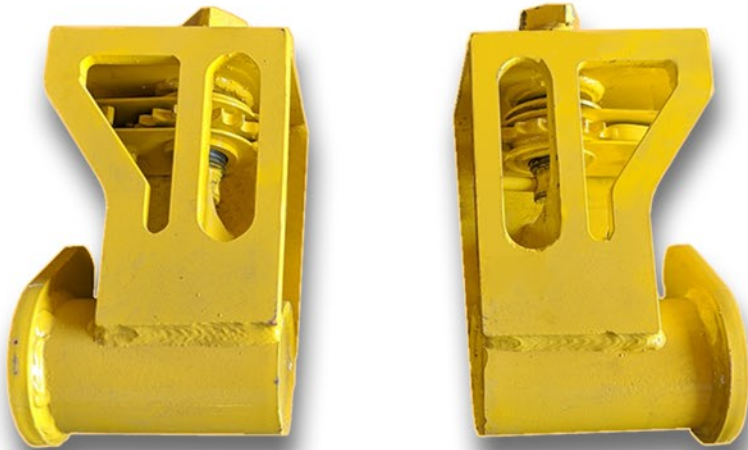

Quick Attach Container Skids

- **Quick Attach Container Skids** provide rigging for winch tractors to safely load shipping containers with multiple connection points for different weights
- Can be permanently welded to corner castings – designed to not interfere with container door swing
- Inexpensive alternative to purchasing a full oilfield skid. Sold in sets of 2
- Dog Ears for wire rope
- Slot for chain/hooks

- 3/8" grade 8 chain connection – 11,000 lbs
- 1/2" grade 8 chain connection – 23,000 lbs
- Steel cable hooks (dog ears for wire rope) – Up to 60,000 lbs