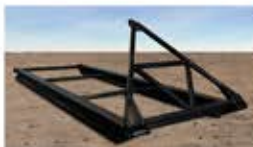

EXPLORATION SKIDS