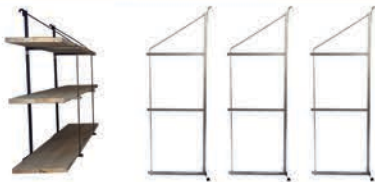

BOLT-ON LOCK BOX

Rest easy knowing your valuables are secure thanks to the latest advancement in container security technology.

\$99

SHACKLE BLOCK LOCK - SOBO / 8080

\$35

INSTA SHELVING 3 PACK

These Shelving Brackets are quick and easy to install. Simply hook and hang from D-Rings/Lashing Points.

SET OF 3
\$299

BIG AIR CONTAINER VENTS 2 PACK

The new BIG AIR 45 Container Vent is engineered to be installed anywhere on shipping container side walls, end walls or doors - from floor to ceiling.

SET OF 2
\$179

Get them installed for \$50 per vent

TWIST LOCKS & BRIDGE FITTINGS

TWIST LOCK STACKING PIN

SET OF 2
\$199

Both are used to safely secure containers when stacked on top of each other.

DECK MOUNT TWIST LOCK

SET OF 2
\$199

BRIDGE FITTINGS

Used to safely secure containers side by side or end to end

SET OF 2
\$199

QUICK ATTACH TIE DOWNS

Quick Attach Tie Downs fit ISO 1611 corner castings and provide an anchor point to bolt into cement, rock or metal ground surfaces to keep your shipping container stabilized.